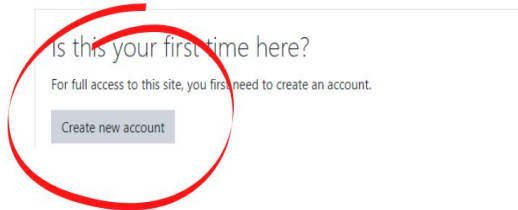

A screenshot of the OpenMoodle login page. At the top, the logo for 'UNIKASSEL VERSITÄT OPEN MOODLE' is displayed. Below the logo, there are two input fields: 'Username' and 'Password'. To the right of the 'Username' field is a link that says 'Forgotten your username or password?'. Below the 'Password' field, there is a checkbox labeled 'Remember username' and a note that says 'Cookies must be enabled in your browser' with a small blue icon. Below these fields, there is a red 'Log in' button and a grey button with a Moodle logo and the text 'Moodle Uni-Kassel'. Below the login form, there is a section with the text 'Is this your first time here?' and 'For full access to this site, you first need to create an account.' with a grey 'Create new account' button.

→ Copy <https://openmoodle.uni-kassel.de/login/index.php> into your browser's search bar

→ Click on 'Create Account'